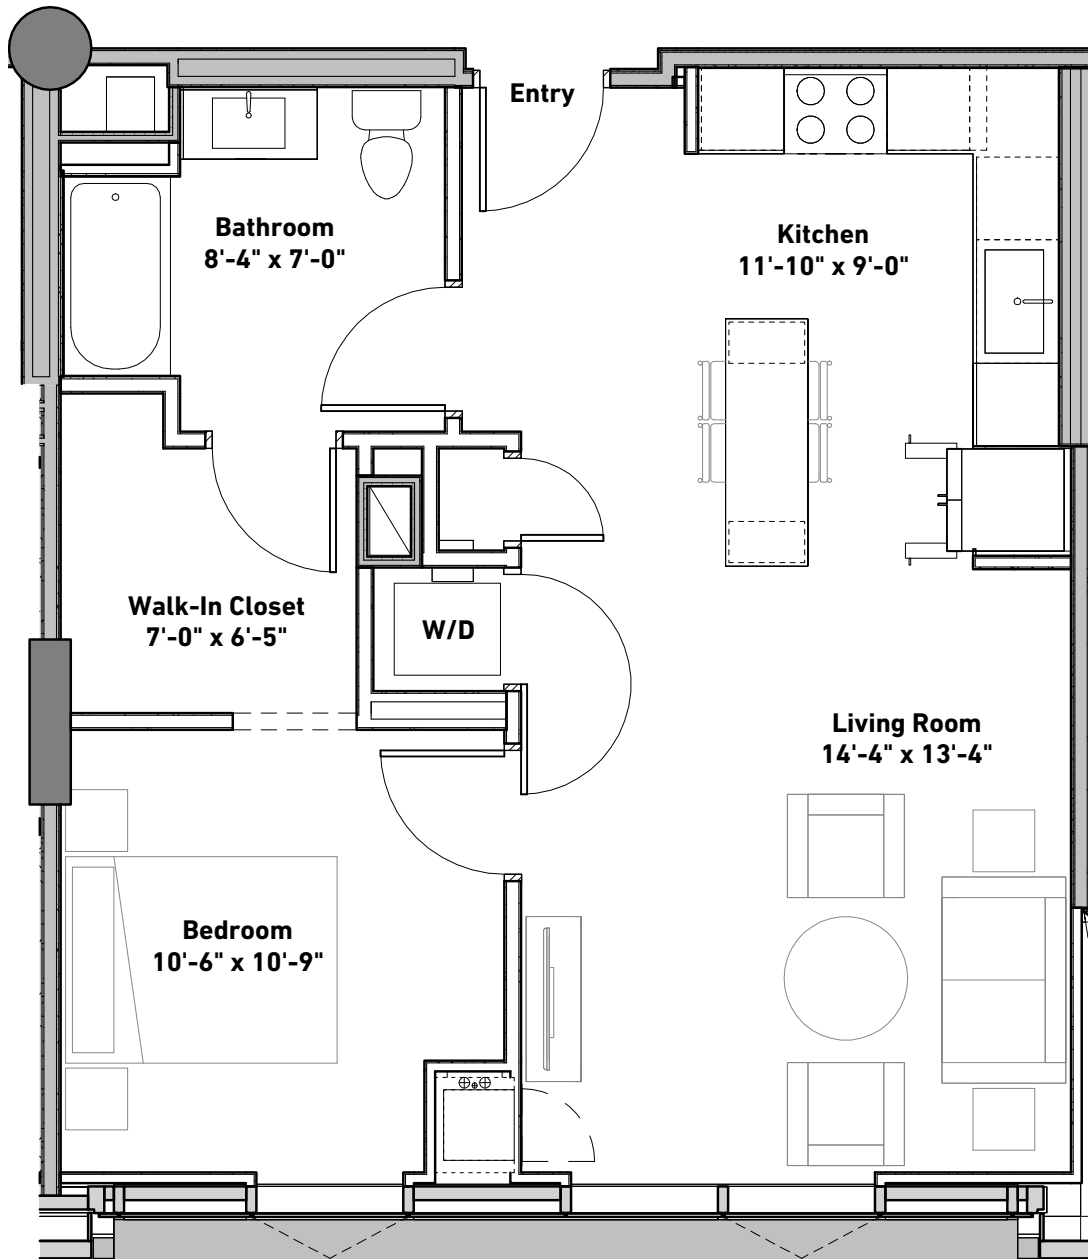

SOLVERRE

A11.2

1 BED

1 BATH

717 SQ FT

SOLVERRE APARTMENTS 4600 N Marine Dr, Chicago, IL 60640

312-601-4600 LiveSolve.re.com

FLOOR 12

Rent _____ Notes _____

All floor plans are artists renderings for illustrative purposes and may not be to scale. All dimensions and distances are approximate and may vary. All photos and views are approximate representations and may not depict actual product. Not all features are available in every apartment. All specifications, availability, and pricing are subject to change.